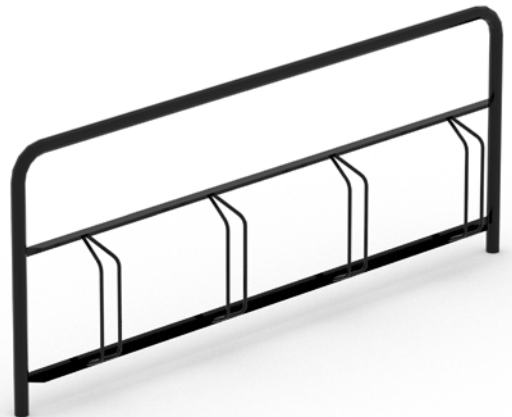

Gaspra
8003521 **CC** Black
4 Places, Single, Adjustable